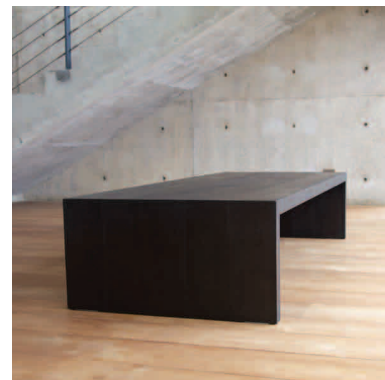

WTA01 coffee table
designed by jacob pringiers 2011

A classic shape with the right proportions make this a perfect coffee table design for any interior. Available in natural teak or a black finish letting the grain of the wood show through. Teflon feet allow you to slide it across your the floor without scratching. Be creative and add a cushion to turn it into a stylish bench.

dimensions (l x w x h)
1800 x 700 x 360 mm

for more info contact:
ONDA Pvt Ltd
5/3A Police park Terrace
Colombo 5, Sri Lanka
tel: +94 (0)773583123
info@aplus.lk
www.aplus.lk
www.facebook.com/www.aplus.lk